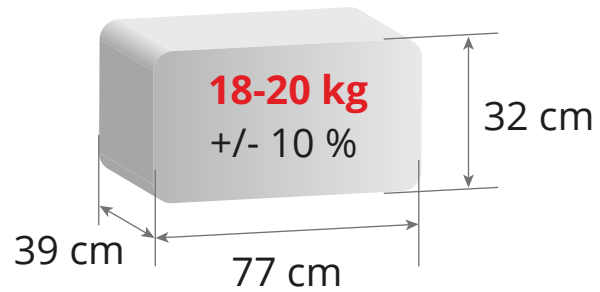

LOGISTICS

40'HC CONTAINER